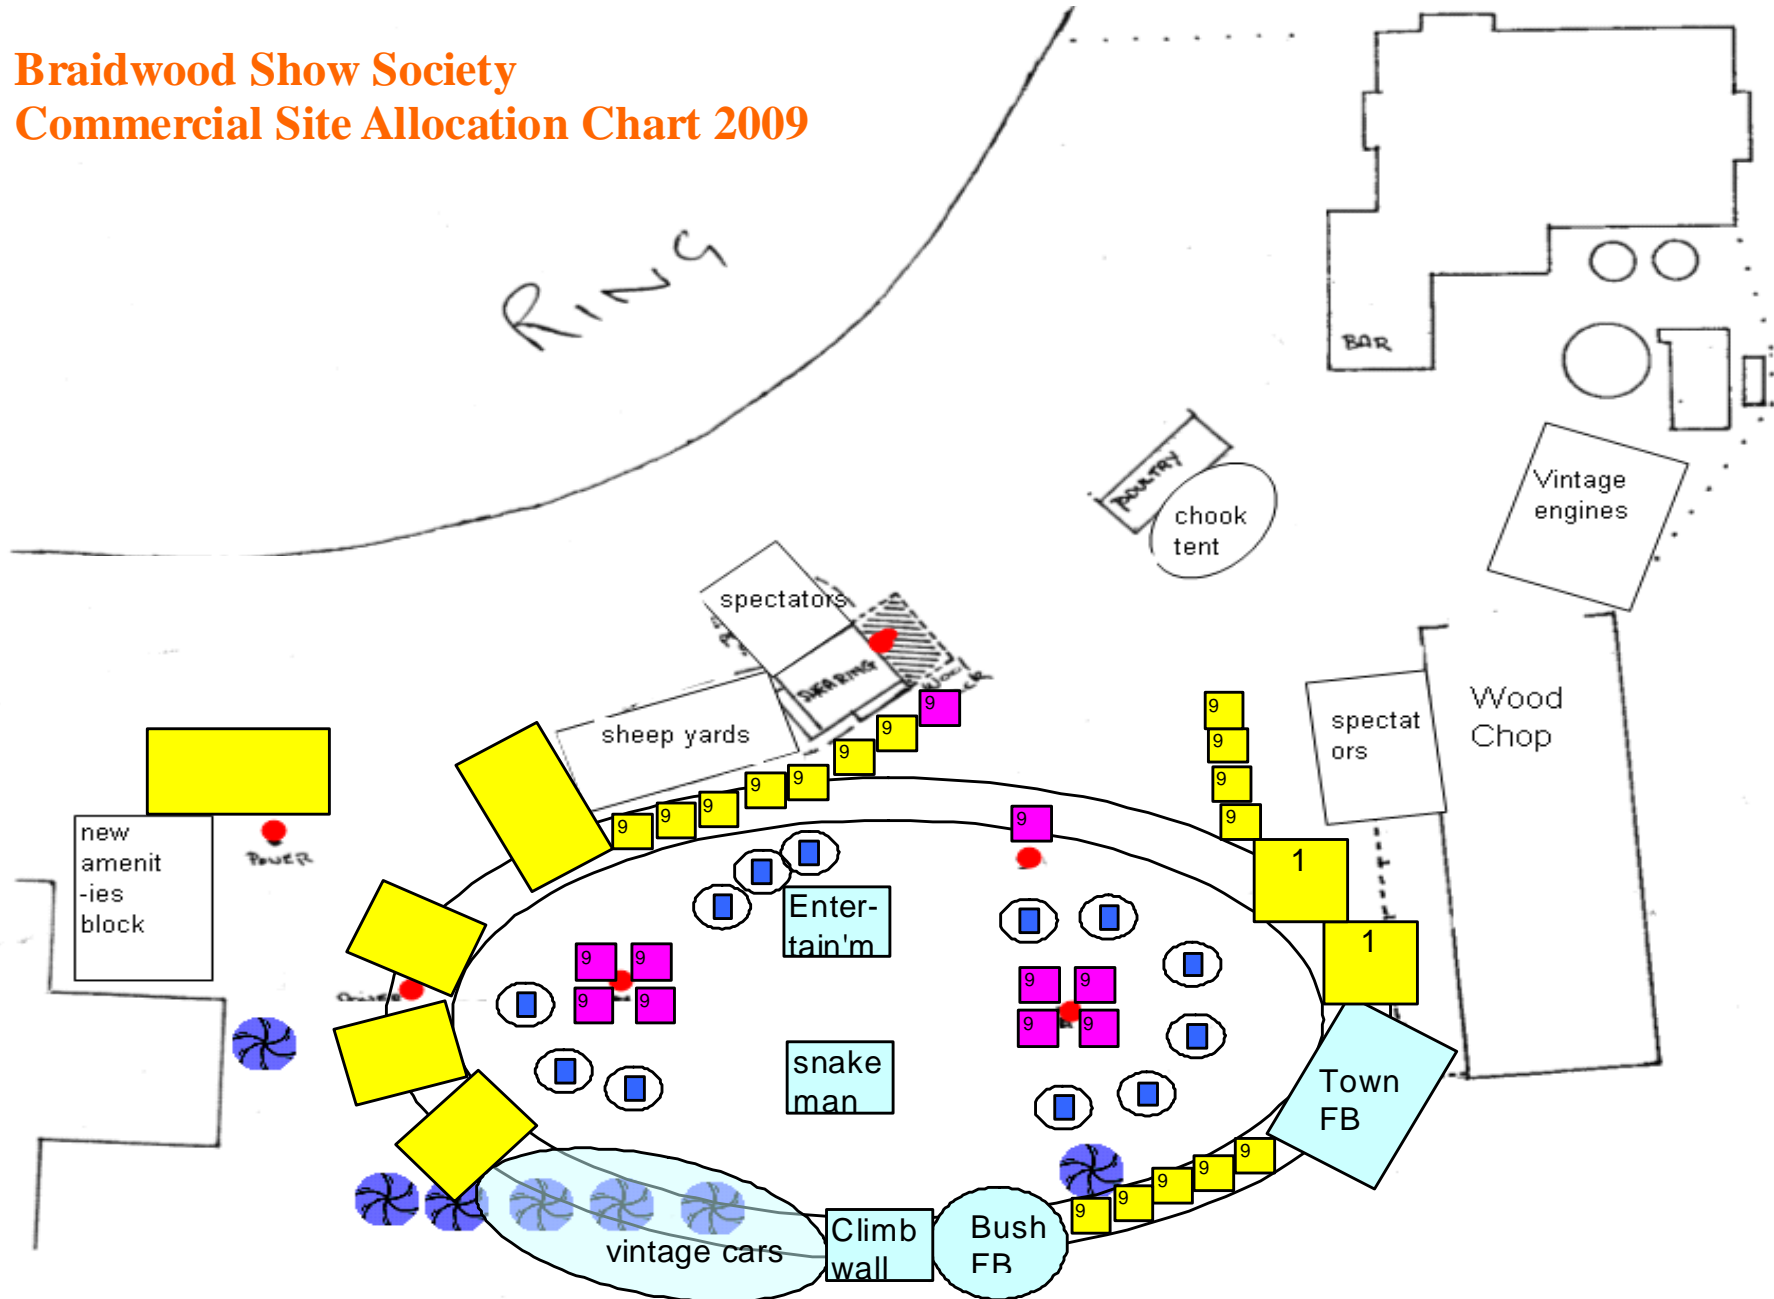

# Braidwood Show Society Commercial Site Allocation Chart 2009

- Food & Drinks
- Trade Display
- 1800x700 tressle table, 6-8 chairs & umbrella over = 75-100 seated
- Power &/or water
- Free Activity